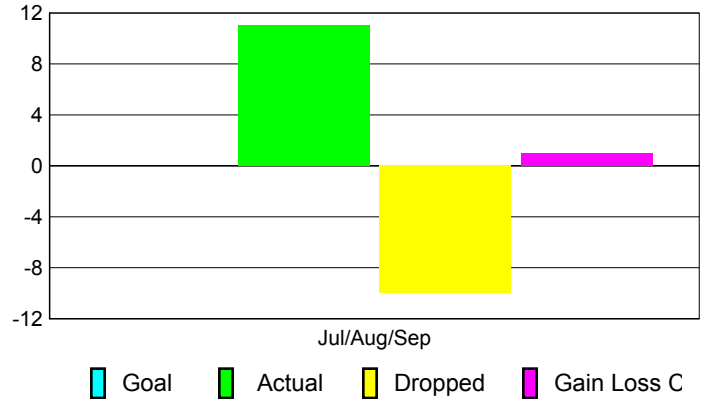

### Club Results 2010-2011

Goal, New, Dropped, Gain/Loss

## MEMBERSHIP

Membership Results  
2010-2011

Membership  
2009-2010

Month	Net Memb Goal	Actual New Memb	Actual Dropped Memb	Gain/Loss of Memb	Gain/Loss of Memb
Jul/Aug/Sep	0	11	-10	1	3
<b>Totals</b>	<b>0</b>	<b>11</b>	<b>-10</b>	<b>1</b>	<b>3</b>

### Membership Results 2010-2011

Goal, New, Dropped, Gain/Loss

### Comparison of Club Gain/Loss

Current Year Compared to the Previous Year